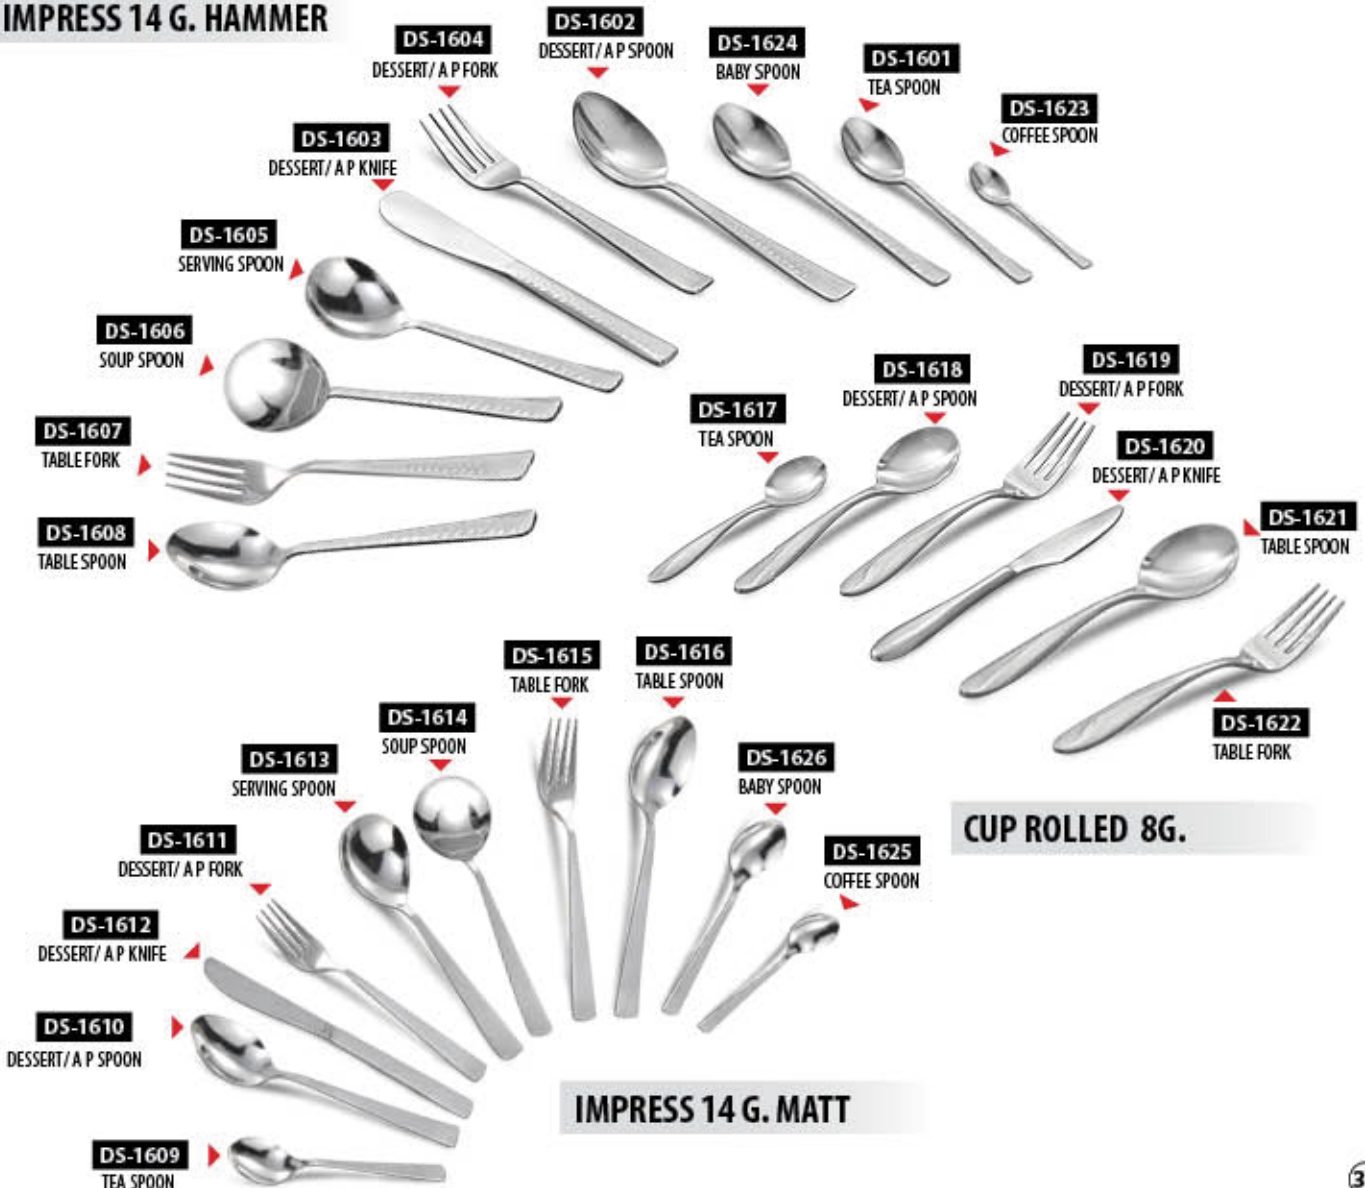

DS-1502 RACKET SIZZLER

DS-1503 ROUND SIZZLER
Available in 5 sizes

DS-1504 OVAL SIZZLER

DS-1505 STARTER SIZZLER

DS-1506 CASHEW SIZZLER

DS-1507 SALAD SIZZLER

IMPRESS 14 G. HAMMER

CUP ROLLED 8G.