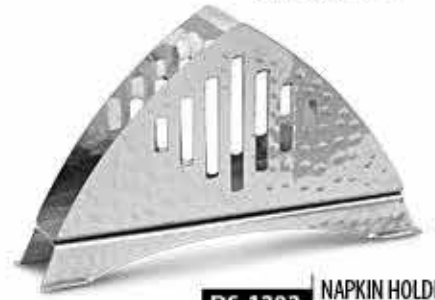

DS-1303 | NAPKIN HOLDER
Hammer