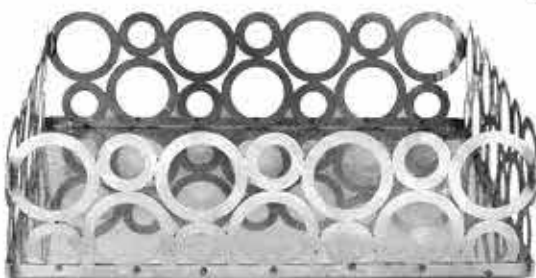

DS-1292 | BREAD BASKET TRAY - SQUARE
Single Wall, Mirror