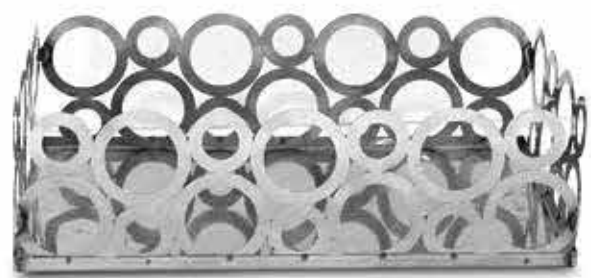

DS-1290.1 | BREAD BASKET - CURVED
Single Wall, Mirror

DS-1290.2 | BREAD BASKET - CURVED
Single Wall, Hammer

DS-1291 | BREAD BASKET - ABSTRACT
Single Wall, Mirror

DS-1292 | BREAD BASKET TRAY - SQUARE
Single Wall, Mirror