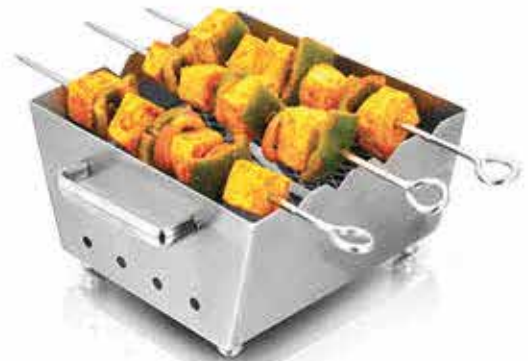

DS-1258 | BAR BE CUE - SQUARE
Single Wall, Matt