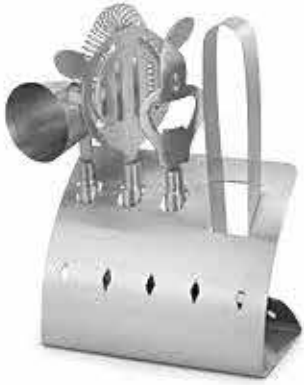

BARWARE

DS-1402 | BARTOOL SET
Matt