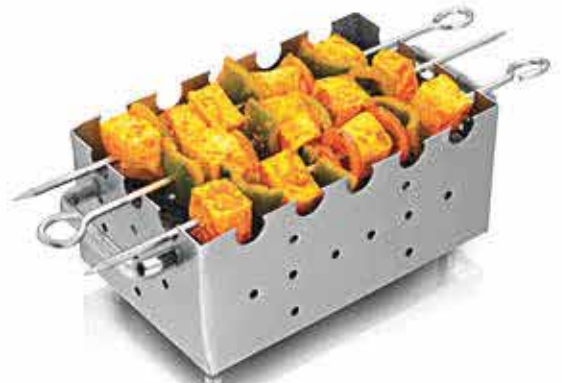

DS-1297 SNACK WARMER - SQUARE JUMBO
Single Wall, Mirror

DS-1298 SNACK WARMER - SQUARE
Single Wall, Mirror

DS-1299 SNACK WARMER - BOAT SHAPE
Single Wall, Hammer

SNACK WARMERS

DS-1260 | CHIP N DIP - OVAL
Double Wall, Hammer