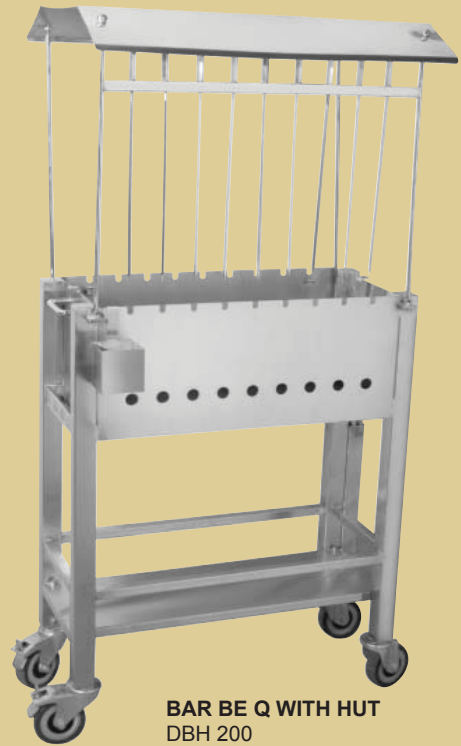

WATER TROLLEY
DWT 107
30"X20"X34"

ROOM SERVICE WINE TROLLEY
DWT 105
24"X18"X34"

ROOM SERVICE TROLLEY
DRST 104
24"X18"X34"

BAR B Q WITH LEG
DBL 201
10"×20"
12"×24"

BAR BE Q WITH HUT
DBH 200
12"×24"

DUSTBIN
DDB 250
19"X 24"X34"