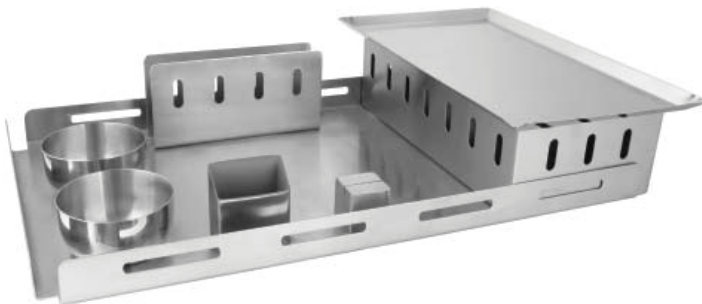

TABLE TOP BAR B Q
DTTB 002
10"×20"
12"×24"

SNACKS STAND
DSS 470

SKEWER REST HAMMERED
DSRH 804
12"×9"

3 TIER STAND
D3TS 468

SNACK CONCEPT
DSC 067
18"×10"

SNACK CONCEPT
DSC 068
15"×10"

SNACK CONCEPT
DSC 069
18"×10"

SNACK CONCEPT
DSC 070
18"×10"

SNACK CONCEPT
DSSC 074
18"×10"

LASER SNACK CONCEPT
 DSWL 904
 18"×11"

MEDIUM SNACK CONCEPT
 DSC 061
 16"×12"

SMALL SNACK CONCEPT
 DSC 063
 16"×12"

SNACK CONCEPT
 DSC 072
 24"×10"