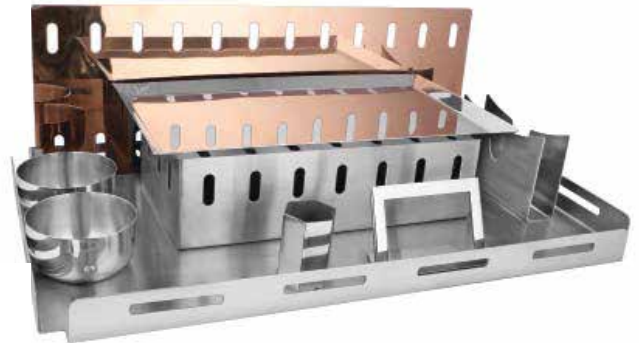

TABLE TOP BAR B Q
DTTB 002
10"×20"
12"×24"

SNACKS STAND
DSS 470

SKEWER REST HAMMERED
DSRH 804
12"×9"

3 TIER STAND
D3TS 468

SNACK CONCEPT
DSC 067
18"×10"

SNACK CONCEPT
DSC 068
15"×10"

SNACK CONCEPT
DSC 069
18"×10"

SNACK CONCEPT
DSC 070
18"×10"

SNACK CONCEPT
DSSC 074
18"×10"

LASER SNACK CONCEPT
 DSWL 904
 18"×11"

MEDIUM SNACK CONCEPT
 DSC 061
 16"×12"

SMALL SNACK CONCEPT
 DSC 063
 16"×12"

SNACK CONCEPT
 DSC 072
 24"×10"