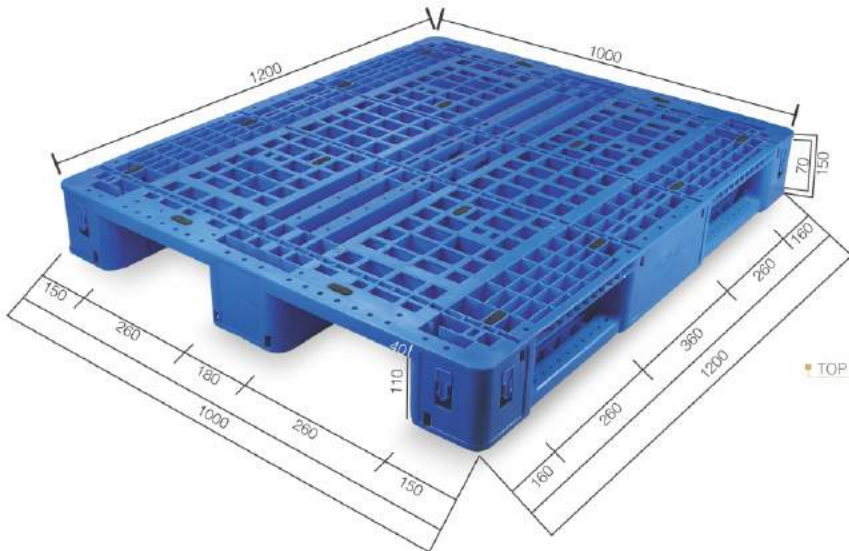

BOTTOM

ITEM CODE : 121015 LW

DIMENSION:	1200 x 1000 x 150 mm	MATERIAL	HDPE
STATIC LOAD	2500 kgs	4 WAY	✓
DYNAMIC LOAD	800 kgs	2 WAY	✓
RACKING LOAD	N. A.	METAL TUBE	✓

121015 MW

NOTE

- Load Should Be Uniformly Distributed All Over The Surface.
- Steel Reinforcement Is Must For Racking & Dynamic Load.
- It Is Recommended To Lift Pallet From Short Side With Jaw Size Of Forklift Adjusted At 685 Mm.
- Do Not Throw / Shoulder Drop Goods On Pallet.
- Static Load & Dynamic Load Is Being Calculated On Coverage Of Entire Pallet Area.