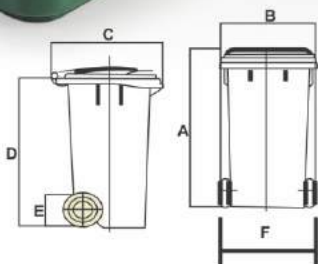

All the dimensions, capacity & weight are approximate & only for reference. Subject to technical modification Container according to EN standards

WHEEL WASTE BINS WITH PEDAL

MODEL	240
App Volume (Ltrs)	240
Article Weight (Kgs)	12.1
Useful Load (Kgs)	100
A Over all Height (mm)	1075
B Over all Width (mm)	580
C Over Depth (mm)	740
D Upper Edge (mm)	1000
E Wheel Dia (Ø) (mm)	200
F Wheel to Wheel Distance (mm)	570