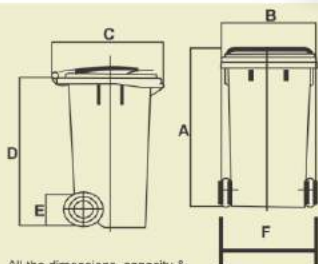

All the dimensions, capacity & weight are approximate & only for reference.
Subject to technical modification
Container according to EN standards

WHEEL WASTE BINS

MODEL	65	90
App Volume (Ltrs)	65	90
Article Weight (Kgs)	3.8	5.9
Useful Load (Kgs)	28	32
A Over all Height (mm)	725	770
B Over all Width (mm)	405	490
C Over Depth (mm)	458	550
D Upper Edge (mm)	685	700
E Wheel Dia (Ø) (mm)	125	200
F Wheel to Wheel Distance (mm)	310	430