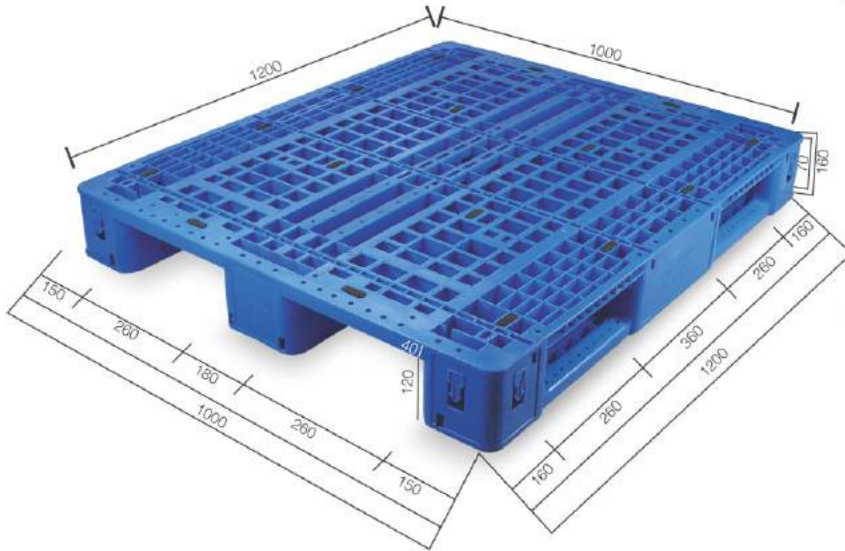

121016 HW

TOP