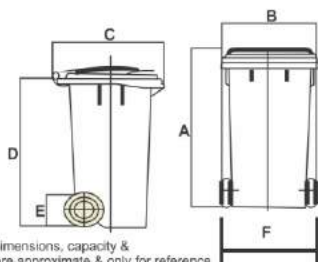

एक कदम स्वच्छता की ओर
Swachh Bharat Abhiyaan
EK KADAM SWACHHATA KI ORE

120

WHEEL WASTE
BIN 120

WHEEL WASTE BIN 120
WITH PEDAL

All the dimensions, capacity & weight are approximate & only for reference. Subject to technical modification Container according to EN standards

WHEEL WASTE BINS

MODEL	120
App Volume (Ltrs)	120
Article Weight (Kgs)	7.5
Useful Load (Kgs)	60
A Over all Height (mm)	980
B Over all Width (mm)	490
C Over Depth (mm)	550
D Upper Edge (mm)	910
E Wheel Dia (Ø) (mm)	200
F Wheel to Wheel Distance (mm)	470

Available Colours