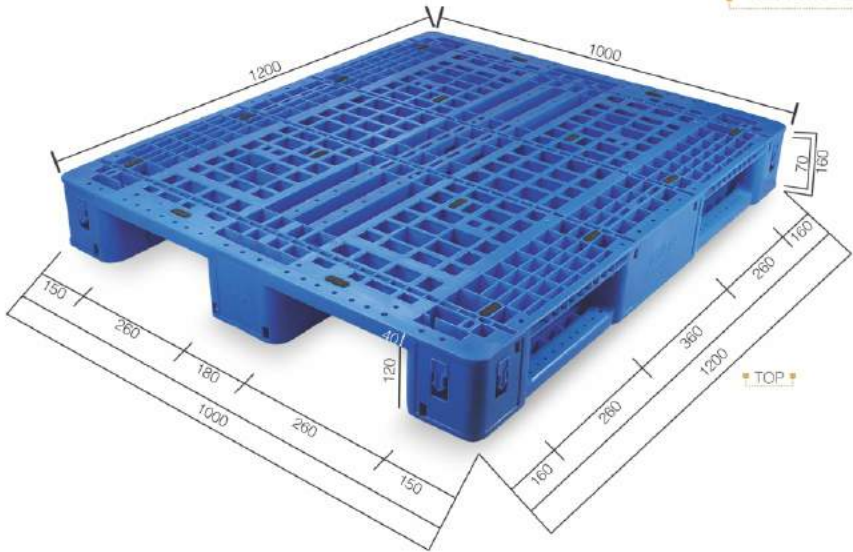

121016 LW

NOTE

- Load Should Be Uniformly Distributed All Over The Surface.
- Steel Reinforcement Is Must For Racking & Dynamic Load.
- It Is Recommended To Lift Pallet From Short Side With Jaw Size Of Forklift Adjusted At 685 Mm.
- Do Not Throw / Shoulder Drop Goods On Pallet.
- Static Load & Dynamic Load Is Being Calculated On Coverage Of Entire Pallet Area.