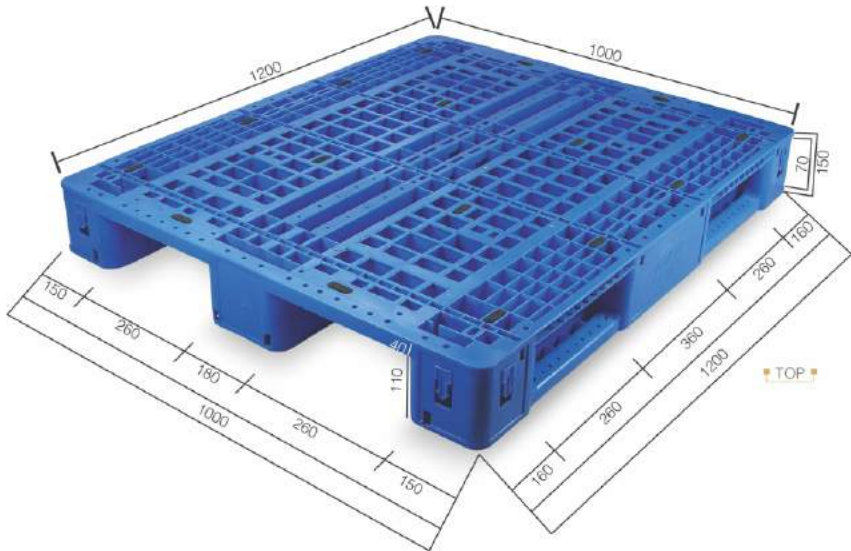

121015 LW

NOTE

- Load Should Be Uniformly Distributed All Over The Surface.
- Steel Reinforcement Is Must For Racking & Dynamic Load.
- It Is Recommended To Lift Pallet From Short Side With Jaw Size Of Forklift Adjusted At 685 Mm.
- Do Not Throw / Shoulder Drop Goods On Pallet.
- Static Load & Dynamic Load Is Being Calculated On Coverage Of Entire Pallet Area.