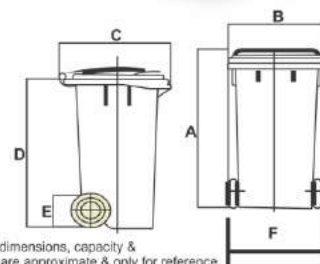

All the dimensions, capacity & weight are approximate & only for reference.
Subject to technical modification
Container according to EN standards