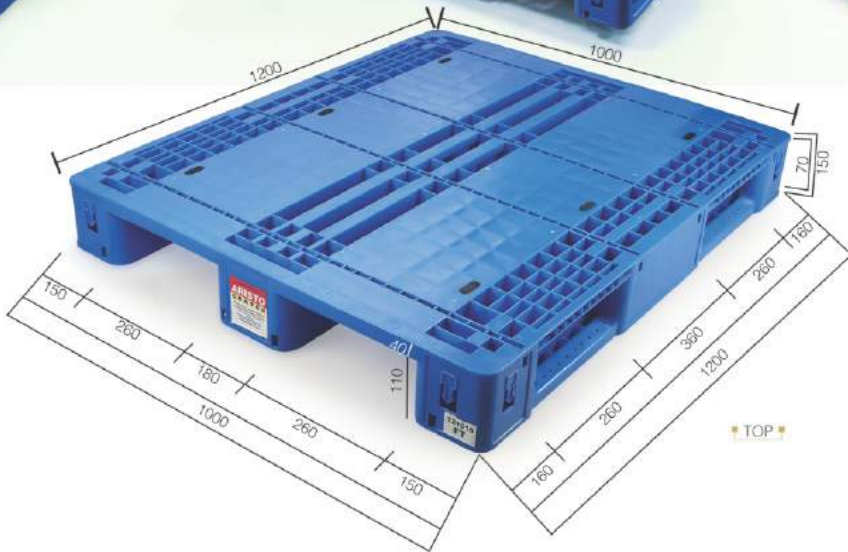

TOP

ITEM CODE : 121015 FT

DIMENSION:	1200 x 1000 x 150 mm	MATERIAL:	HDPE
STATIC LOAD	4000 kgs	4 WAY	✓
DYNAMIC LOAD	800 kgs	2 WAY	✓
RACKING LOAD	500 kgs	METAL TUBE	✓

NOTE

- Load Should Be Uniformly Distributed All Over The Surface.
- Steel Reinforcement Is Must For Racking & Dynamic Load.
- It Is Recommended To Lift Pallet From Short Side With Jaw Size Of Forklift Adjusted At 685 Mm.
- Do Not Throw / Shoulder Drop Goods On Pallet.
- Static Load & Dynamic Load Is Being Calculated On Coverage Of Entire Pallet Area.