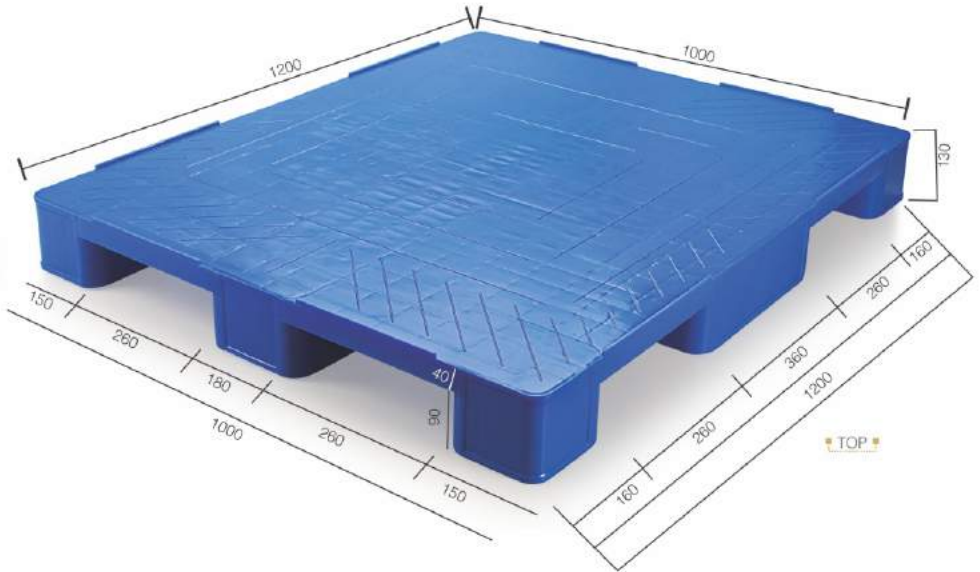

TOP

NOTE

- Load Should Be Uniformly Distributed All Over The Surface.
- It Is Recommended To Lift Pallet From Short Side With Jaw Size Of Forklift Adjusted At 685 Mm.
- Do Not Throw / Shoulder Drop Goods On Pallet.
- Static Load & Dynamic Load Is Being Calculated On Coverage Of Entire Pallet Area.

ITEM CODE : 121013 LW CFT | 9 LEG PALLET

DIMENSION:	1200 x 1000 x 130 mm	MATERIAL	HDPE
STATIC LOAD	2500 kgs	4 WAY	✓
DYNAMIC LOAD	600 kgs	2 WAY	✓
RACKING LOAD	N. A.	METAL TUBE	N. A.