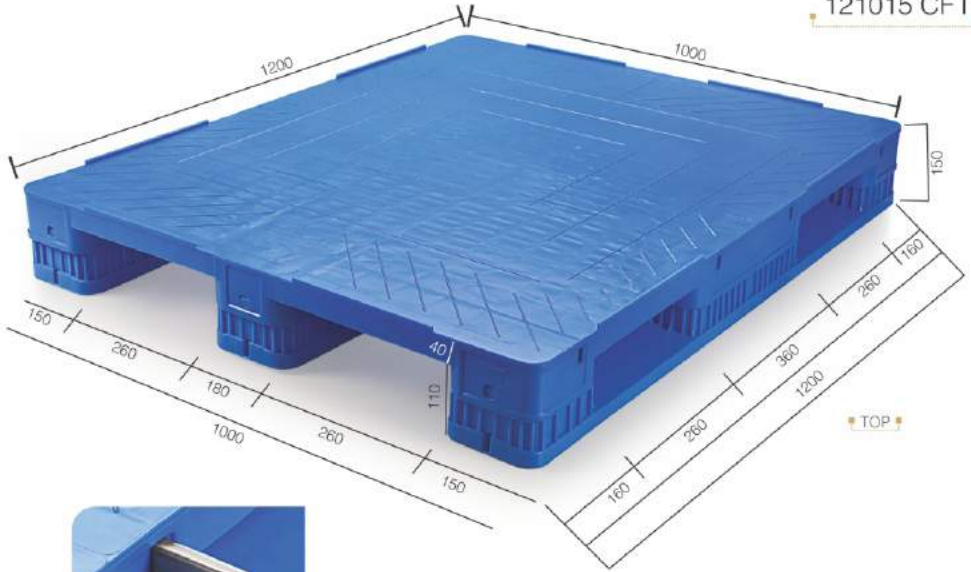

121015 CFT

TOP

STEEL REINFORCEMENT ENHANCING THE LOAD BEARING CAPACITY AVAILABLE IN 121008, 121013, 121015 & 121016 SERIES.

NOTE

- Load Should Be Uniformly Distributed All Over The Surface.
- Steel Reinforcement Is Must For Racking & Dynamic Load.
- It Is Recommended To Lift Pallet From Short Side With Jaw Size Of Forklift Adjusted At 685 Mm.
- Do Not Throw / Shoulder Drop Goods On Pallet.
- Static Load & Dynamic Load Is Being Calculated On Coverage Of Entire Pallet Area.

BOTTOM