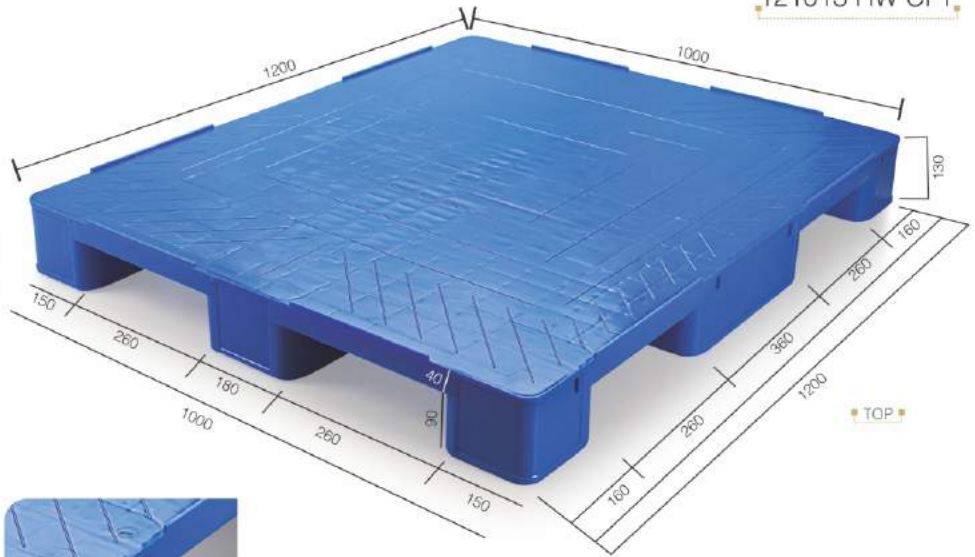

121013 HW CFT

STEEL REINFORCEMENT ENHANCING THE LOAD BEARING CAPACITY AVAILABLE IN 121008, 121013, 121015 & 121016 SERIES.

■ BOTTOM ■

NOTE

- Load Should Be Uniformly Distributed All Over The Surface.
- Steel Reinforcement Is Must For Racking & Dynamic Load.
- It Is Recommended To Lift Pallet From Short Side With Jaw Size Of Forklift Adjusted At 685 Mm.
- Do Not Throw / Shoulder Drop Goods On Pallet.
- Static Load & Dynamic Load Is Being Calculated On Coverage Of Entire Pallet Area.