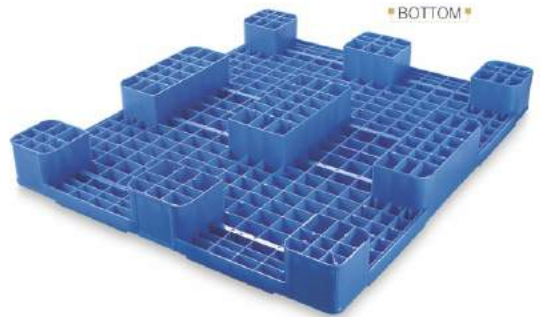

BOTTOM

NOTE

- Load Should Be Uniformly Distributed All Over The Surface.
- It Is Recommended To Lift Pallet From Short Side With Jaw Size Of Forklift Adjusted At 685 Mm.
- Do Not Throw / Shoulder Drop Goods On Pallet.
- Static Load & Dynamic Load Is Being Calculated On Coverage Of Entire Pallet Area.