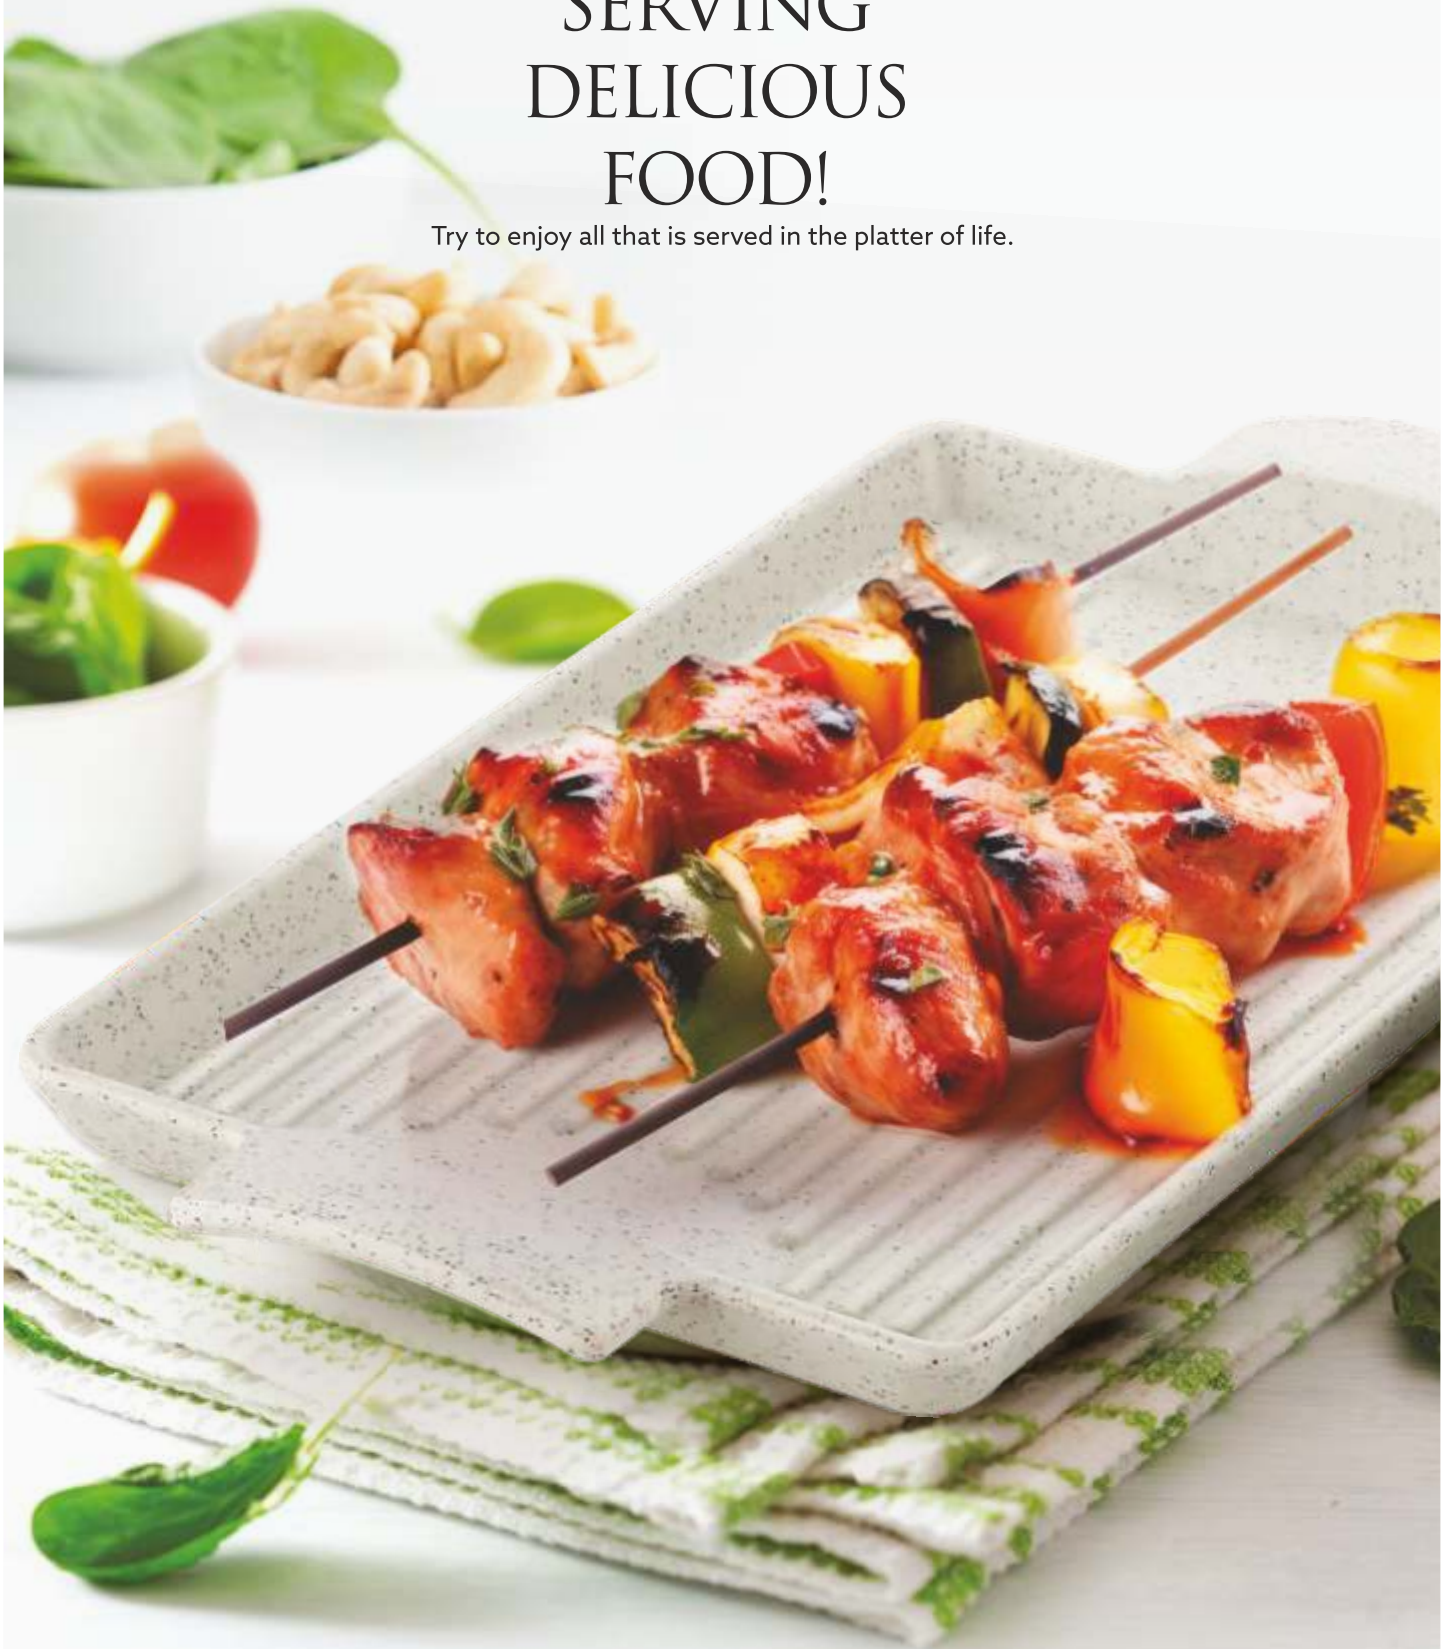

STYLISH PLATTERS FOR SERVING DELICIOUS FOOD!

Try to enjoy all that is served in the platter of life.