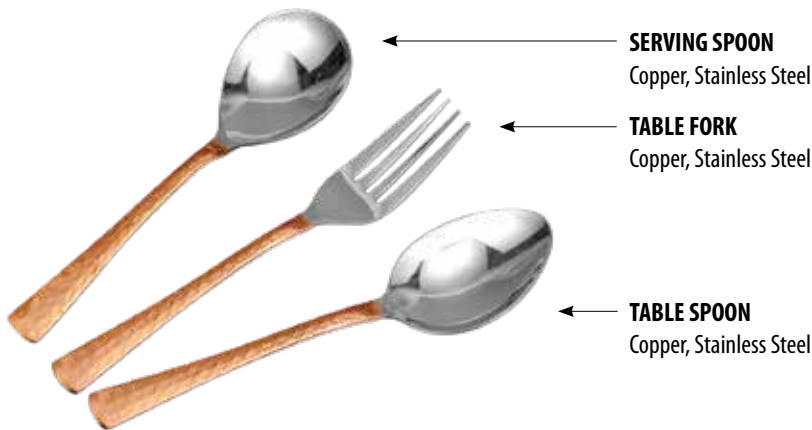

BAMBOO SERIES

Item Name	Item Code	Weight	Dimension (cm)
CHAFING DISH LADLE SPOON	T-214-B1	220gm	36.0x8.5x3.0
CHAFING DISH SERVING SPOON	T-215-B1	200gm	36.0x7.0x3.0
RICE SPOON	T-216-B1	120gm	27.0x8.0x3.0
SLOTTED SPOON	T-217-B1	120gm	26.0x7.0x3.0
SERVING SPOON - XL	T-218-B1	120gm	26.0x7.0x3.0
SPADE SPOON	T-219-B1	120gm	26.0x7.0x3.0
TABLE SPOON - XL	T-220-B1	120gm	26.0x7.0x3.0
GOLCHI	T-221-B1	120gm	27.0x7.0x3.0
CHAFING DISH PAN DISH	T-222-B1	200gm	37.0x6.5x3.0
BABY FORK	T-223-B1	30gm	16.0x3.5x2.0
TABLE KNIFE	T-224-B1	85gm	22.0x2.5x0.5