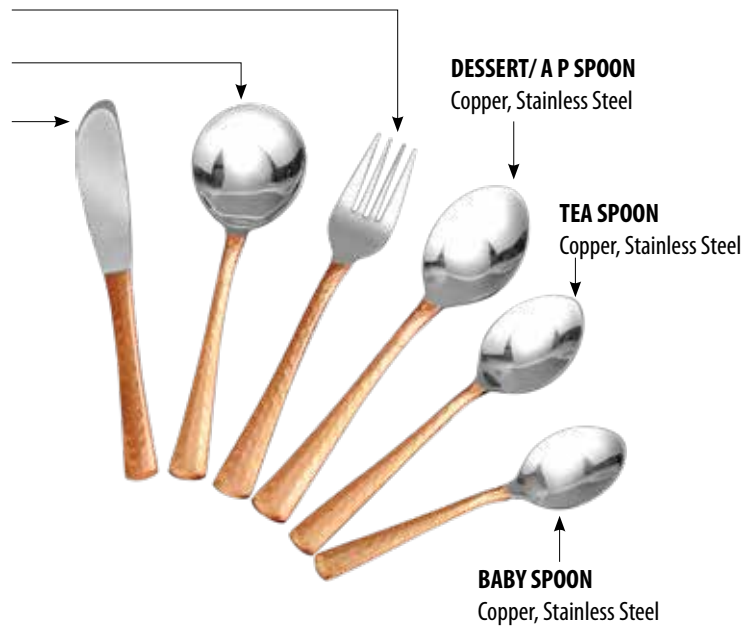

CUTLERY

Think Copper Think La Coppera

- GOLCHI**
Copper, Stainless Steel
- TABLE SPOON XL**
Copper, Stainless Steel
- SPADE SPOON**
Copper, Stainless Steel
- SERVING SPOON XL**
Copper, Stainless Steel
- SLOTTED SPOON**
Copper, Stainless Steel
- RICE SPOON**
Copper, Stainless Steel

CHAFING DISH LADLE
Copper, Stainless Steel

CHAFING DISH SERVING SPOON
Copper, Stainless Steel

CHAFING DISH PAN SPOON
Copper, Stainless Steel

TABLE KNIFE
Copper, Stainless Steel

BABY FORK
Copper, Stainless Steel

BAMBOO SERIES

Item Name	Item Code	Weight	Dimension (cm)
CHAFING DISH LADLE SPOON	T-214-B1	220gm	36.0x8.5x3.0
CHAFING DISH SERVING SPOON	T-215-B1	200gm	36.0x7.0x3.0
RICE SPOON	T-216-B1	120gm	27.0x8.0x3.0
SLOTTED SPOON	T-217-B1	120gm	26.0x7.0x3.0
SERVING SPOON - XL	T-218-B1	120gm	26.0x7.0x3.0
SPADE SPOON	T-219-B1	120gm	26.0x7.0x3.0
TABLE SPOON - XL	T-220-B1	120gm	26.0x7.0x3.0
GOLCHI	T-221-B1	120gm	27.0x7.0x3.0
CHAFING DISH PAN DISH	T-222-B1	200gm	37.0x6.5x3.0
BABY FORK	T-223-B1	30gm	16.0x3.5x2.0
TABLE KNIFE	T-224-B1	85gm	22.0x2.5x0.5