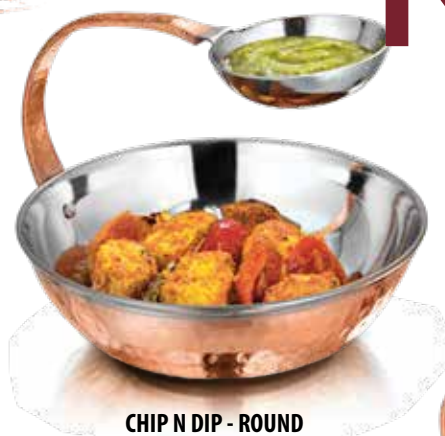

CHIP N DIP - ROUND

Copper, Stainless Steel

Item Code : T-168-H1
Capacity : 600ml
Weight : 520gm
Dimension (cm) : 16.5x16.5x13.0