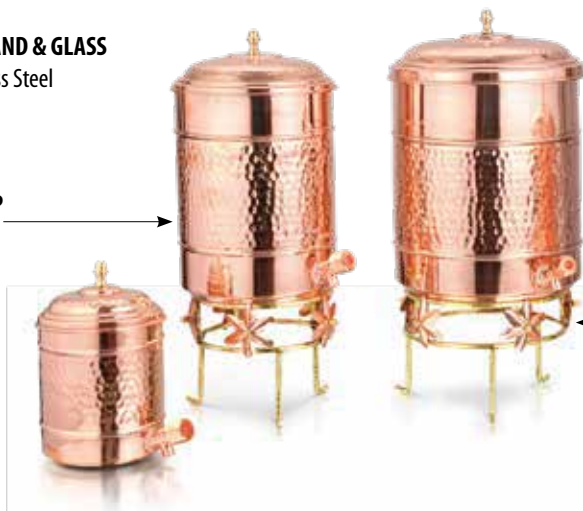

TANKI WITH TAP
Copper, Brass

TANKI - STAND
Brass

TANKI WITH TAP

Item Name	Size	Capacity	Weight	Dimension (cm)
T-335A-H1	No. 1	1500ml	750gm	13.0x13.0x21.0
T-335A-H2	No. 2	3000ml	950gm	15.0x15.0x23.0
T-335A-H3	No. 3	6000ml	1400gm	19.0x19.0x31.0
T-335A-H4	No. 4	10000ml	1900gm	22.0x22.0x35.0
T-335A-H5	No. 5	13000ml	2250gm	25.0x25.0x34.0

TANKI - STAND

Item Name	Size	Weight	Dimension (cm)
T-335B-H1	No. 1	450gm	15.0x15.0x14.0
T-335B-H2	No. 2	520gm	17.0x17.0x14.0
T-335B-H3	No. 3	570gm	22.0x22.0x14.0
T-335B-H4	No. 4	620gm	26.0x26.0x14.0
T-335B-H5	No. 5	700gm	29.0x29.0x14.0