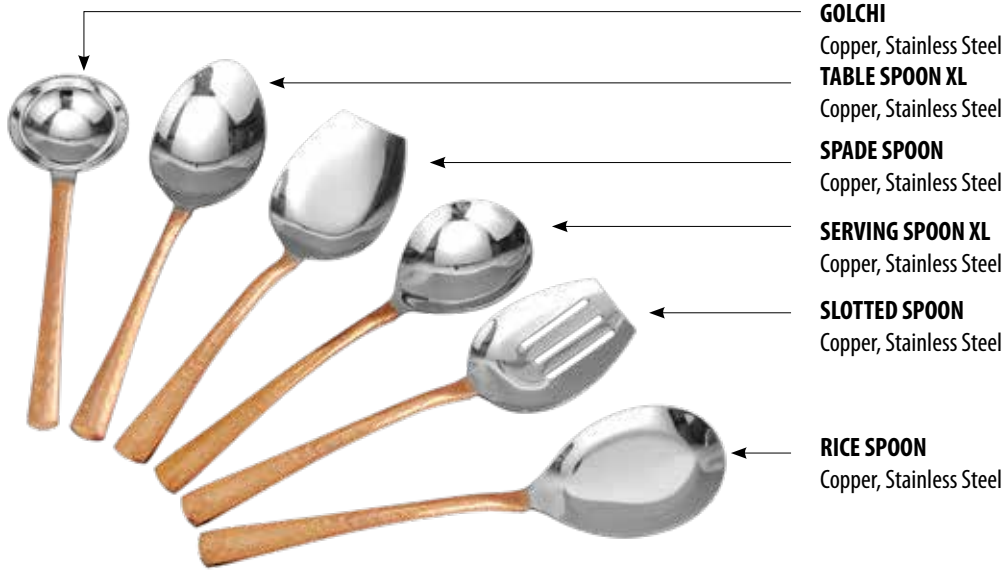

GOLCHI

Copper, Stainless Steel

TABLE SPOON XL

Copper, Stainless Steel

SPADE SPOON

Copper, Stainless Steel

SERVING SPOON XL

Copper, Stainless Steel

SLOTTED SPOON

Copper, Stainless Steel

RICE SPOON

Copper, Stainless Steel

TABLE KNIFE
Copper, Stainless Steel