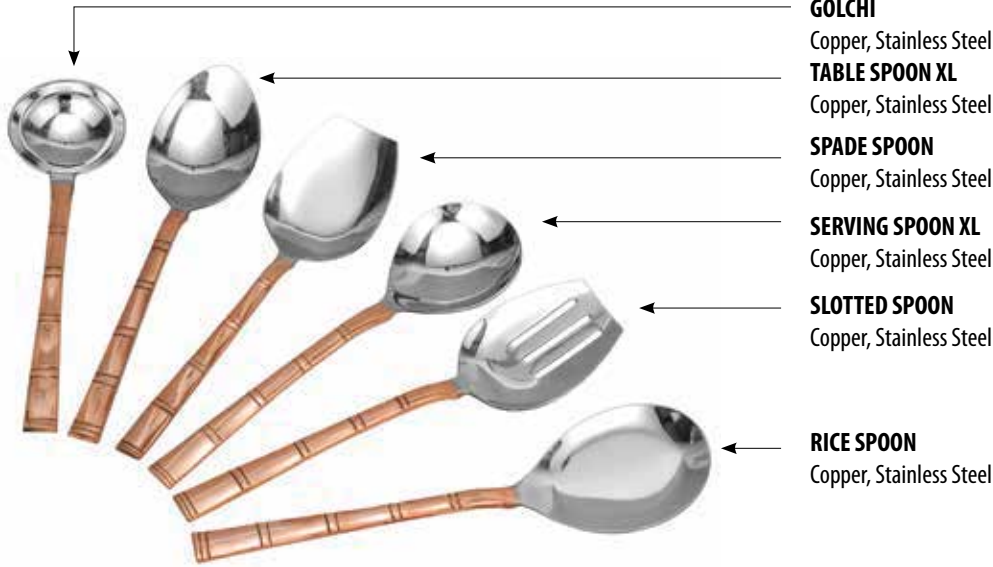

CUTLERY

Think Copper Think La Coppera

- **GOLCHI**
  Copper, Stainless Steel
- **TABLE SPOON XL**
  Copper, Stainless Steel
- **SPADE SPOON**
  Copper, Stainless Steel
- **SERVING SPOON XL**
  Copper, Stainless Steel
- **SLOTTED SPOON**
  Copper, Stainless Steel
- **RICE SPOON**
  Copper, Stainless Steel

CHAFING DISH LADLE
Copper, Stainless Steel

CHAFING DISH SERVING SPOON
Copper, Stainless Steel

CHAFING DISH PAN SPOON
Copper, Stainless Steel