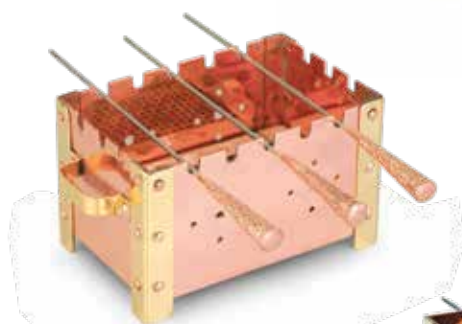

BAR BE CUE - SMALL

Copper, Stainless Steel, Brass

Item Code : T-113-P1
No. : No. 1
Weight : 1250gm
Dimension (cm) : 18.5x12.0x11.0

BAR BE CUE - BIG

Copper, Stainless Steel, Brass

Item Code : T-113-P3
No. : No. 3
Weight : 2330gm
Dimension (cm) : 36.0x26.0x12.0