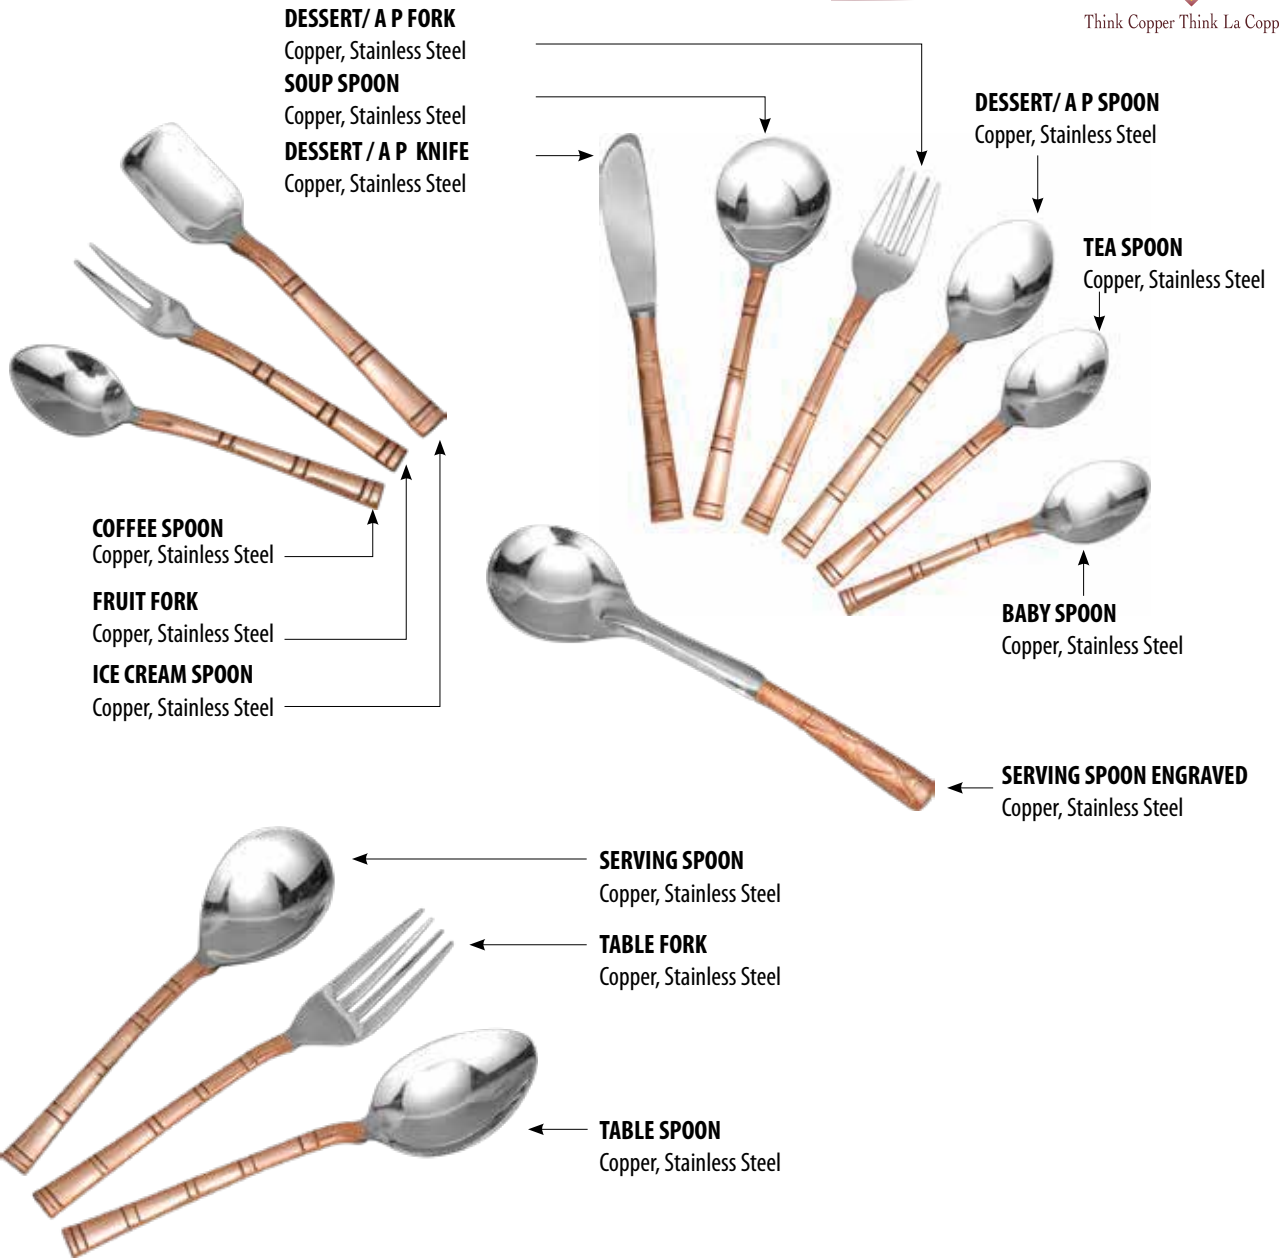

Item Code : T-606-H1
Capacity : 2100ml
Weight : 1250gm
Dimension (cm) : 11.0x11.0x20.0

KETTLE - BRASS HANDLE
Copper, Brass, Tin-Coated

BAMBOO SERIES

Item Name	Item Code	Weight	Dimension (cm)
COFFEE SPOON	T-201-B1	20gm	12.0x2.5x2.0
FRUIT FORK	T-202-B1	15gm	12.0x2.0x2.0
ICE CREAM SPOON	T-203-B1	30gm	13.0x2.5x2.0
TEA SPOON	T-204-B1	30gm	14.0x3.0x2.0
BABY SPOON	T-205-B1	35gm	16.0x3.5x2.0
DESSERT /AP SPOON	T-206-B1	50gm	18.0x4.0x2.0
DESSERT /AP FORK	T-207-B1	40gm	18.0x3.0x2.0
SOUP SPOON	T-208-B1	50gm	18.0x5.0x2.0
DESSERT/AP KNIFE	T-209-B1	65gm	19.0x2.5x0.5
TABLE SPOON	T-210-B1	70gm	20.0x5.0x2.0
TABLE FORK	T-211-B1	50gm	21.0x3.0x2.0
SERVING SPOON	T-212-B1	70gm	21.0x5.5x2.0
SERVING SPOON - ENGRAVED	T-213-B1	50gm	21.0x5.5x3.0