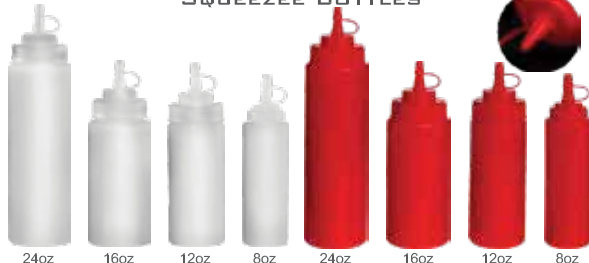

SQUEEZE BOTTLES

24oz 16oz 12oz 8oz 24oz 16oz 12oz 8oz